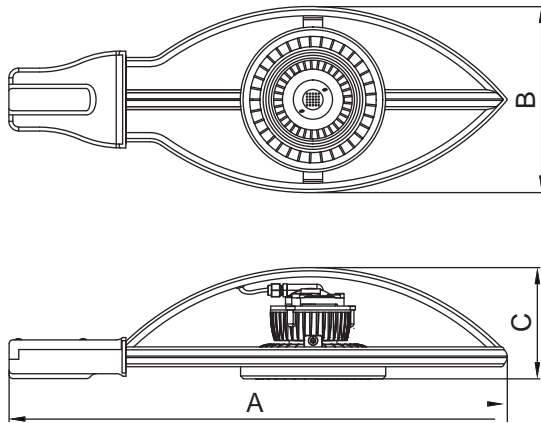

ENELTEC[®]

brighten your ideas

LED Explosion Proof Street Lights

Specifications:

- Power: 20W-200W
- Beam Angle: 60°/90°/120°
- Voltage: 100-240VAC/ 12VDC/ 24VDC / 48VDC
- Explosion-Proof Rating: Ex dIICT6
- Color: 3000-3500K / 4000-4500K / 6000-6500K
- Operating temperature: -40 to + 60°C
- Material: Aluminium Alloy Extruded Shape
- Light Degradation: < 5% in 20,000 hours
- Warranty: 2 years

Dimensions:

Model	Dimension(mm) AxBxC
ENEP-20W-05	800x290x166
ENEP-30W-05	800x290x166
ENEP-40W-05	800x290x166
ENEP-50W-05	1020x380x230
ENEP-60W-05	1020x380x230
ENEP-70W-05	1020x380x230
ENEP-80W-05	1020x380x230
ENEP-90W-05	1020x380x230
ENEP-100W-05	1020x380x230
ENEP-110W-05	1020x380x230
ENEP-120W-05	1020x380x230
ENEP-130W-05	1020x380x230
ENEP-140W-05	1020x380x230
ENEP-150W-05	1020x380x230
ENEP-160W-05	1020x380x230
ENEP-170W-05	1020x380x230
ENEP-180W-05	1020x380x230
ENEP-190W-05	1020x380x230
ENEP-200W-05	1020x380x230

Applications:

LED Explosion Proof are applicable to mine field, workshops, military establishments, gas station, and the place where there is inflammable and explosive materials.

Packing:

Model	ENEP-20W-05 ENEP-30W-05 ENEP-40W-05	ENEP-50W-05,ENEP-60W-05, ENEP-70W-05,ENEP-80W-05, ENEP-90W-05,ENEP-100W-05, ENEP-110W-05,ENEP-120W-05	ENEP-130W-05,ENEP-140W-05, ENEP-150W-05,ENEP-160W-05, ENEP-170W-05,ENEP-180W-05, ENEP-190W-05,ENEP-200W-05
Carton (mm)	760x315x230	1050x410x255	1140x450x270
Quantity	1 Unit	1 Unit	1 Unit
Net Weight (Kg)	4.6	10.3	12.3
Gross Weight (Kg)	5.8	12.5	14.5